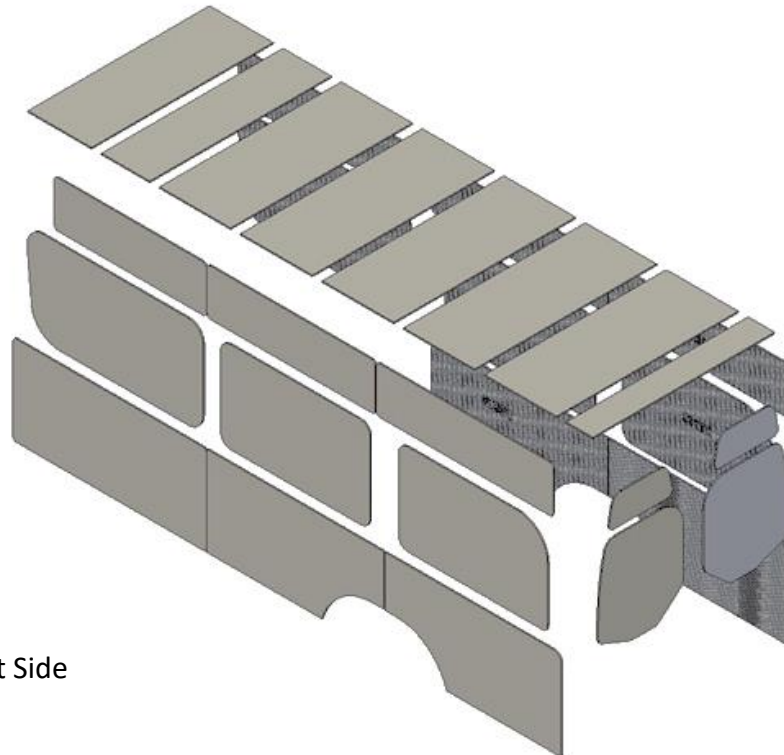

Mercedes Sprinter 170 High Roof

AUTOPLY

VEHICLE YEARS
2019 – Present

KIT NUMBER: 3000 | KIT CONTENT: Ceiling, sides and doors

Kit Assembly / Content 29 pieces

Forward

Driver Side / Left Side

Mercedes Sprinter 170 High Roof

AUTOPLY

VEHICLE YEARS
2019 – Present

KIT NUMBER: 3000 | KIT CONTENT: Ceiling, sides and doors

Assembly view B

Passenger Side / Right Side

Forward