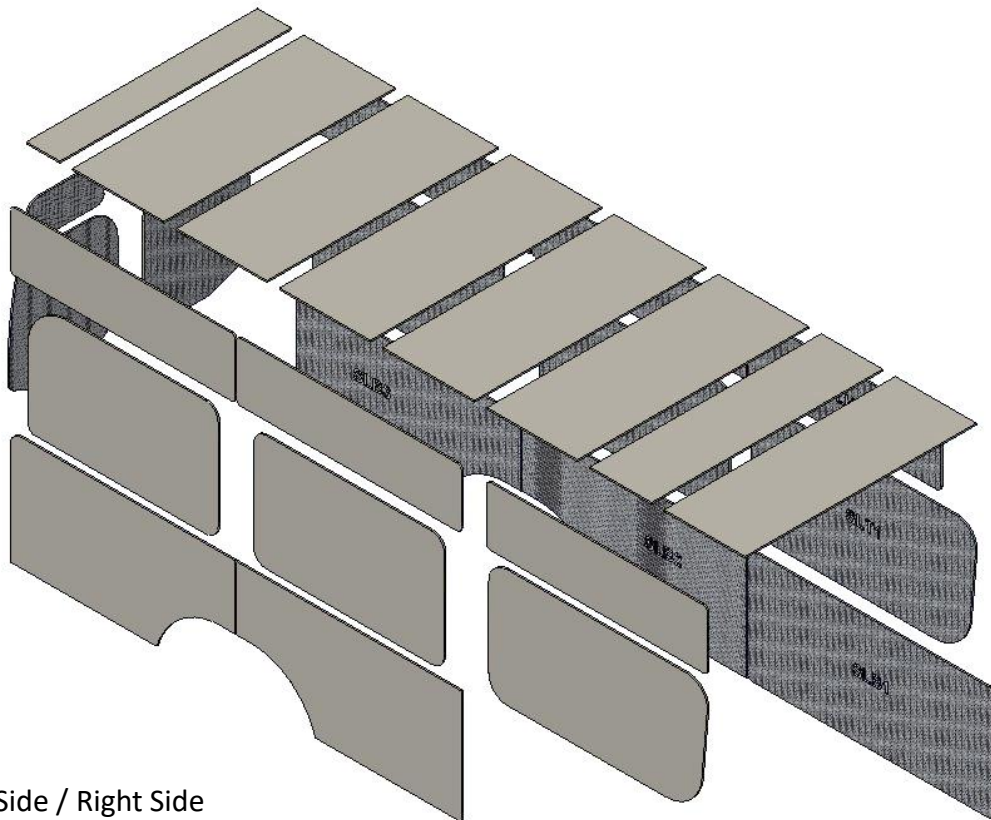

Mercedes Sprinter 170 High Roof

AUTOPLY

VEHICLE YEARS
2019 – Present

KIT NUMBER: 3000 | KIT CONTENT: Ceiling, sides and doors

Kit Assembly / Content 29 pieces

Forward

Driver Side / Left Side

Mercedes Sprinter 170 High Roof

AUTOPLY

VEHICLE YEARS
2019 – Present

KIT NUMBER: 3000 | KIT CONTENT: Ceiling, sides and doors

Assembly view B

Passenger Side / Right Side

Forward