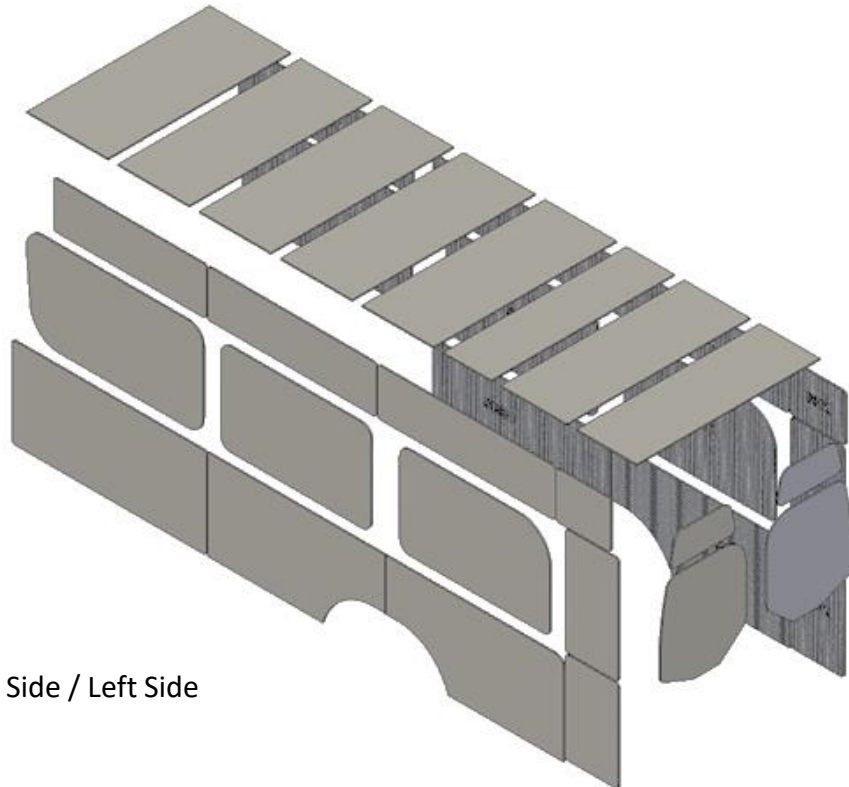

Mercedes Sprinter 170 High Roof Extended

AUTOPLY

VEHICLE YEARS
2019 – Present

KIT NUMBER: 3000X | KIT CONTENT: Ceiling, sides and doors

Kit Assembly / Content 35 pieces

Forward

Driver Side / Left Side

Mercedes Sprinter 170 High Roof Extended

AUTOPLY

VEHICLE YEARS
2019 – Present

KIT NUMBER: 3000X | KIT CONTENT: Ceiling, sides and doors

Assembly view B