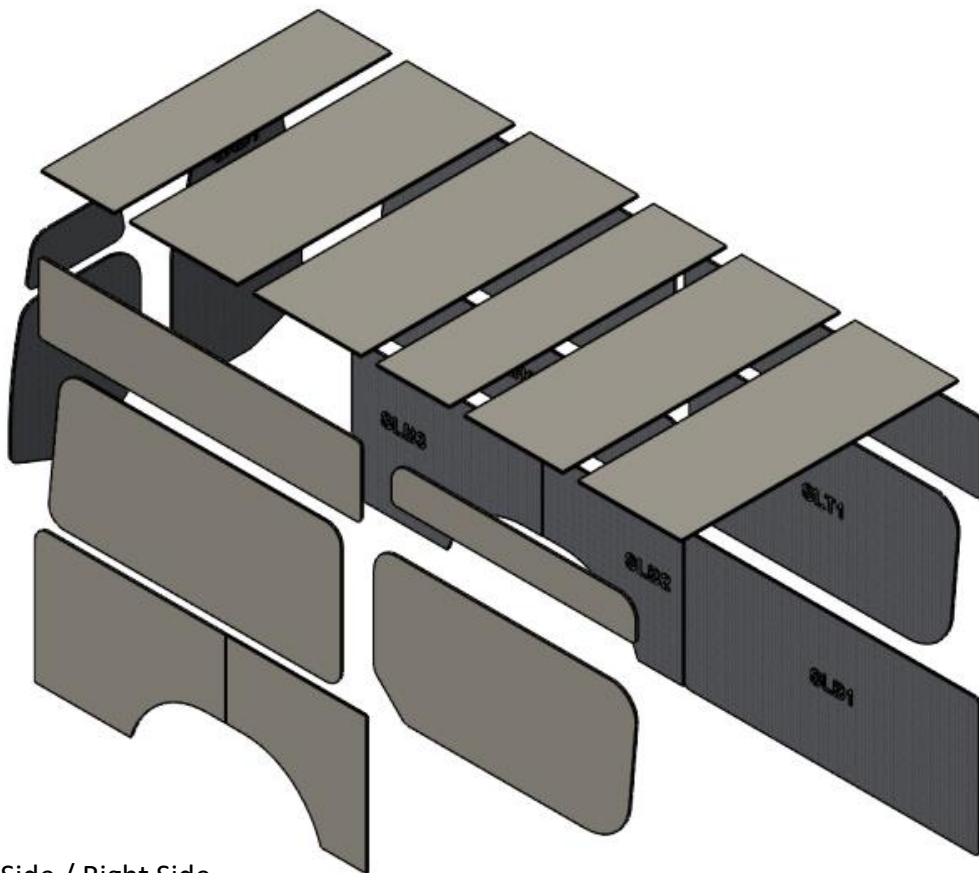

Mercedes Sprinter 144 High Roof

AUTOPLY

VEHICLE YEARS
2019 – Present

KIT NUMBER: 3144 | KIT CONTENT: Ceiling, sides and doors

Kit Assembly / Content 21 pieces

Assembly view A

Forward

Driver Side / Left Side

Mercedes Sprinter 144 High Roof

AUTOPLY

VEHICLE YEARS
2019 – Present

KIT NUMBER: 3144 | KIT CONTENT: Ceiling, sides and doors

Assembly view B

Passenger Side / Right Side

Forward