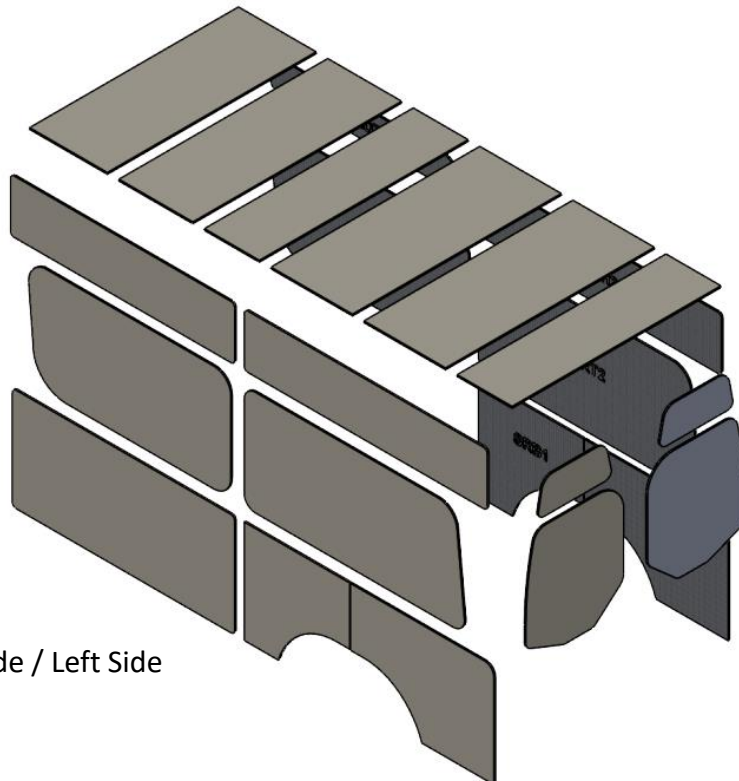

Mercedes Sprinter 144 High Roof

AUTOPLY

VEHICLE YEARS
2019 – Present

KIT NUMBER: 3144 | KIT CONTENT: Ceiling, sides and doors

Kit Assembly / Content 21 pieces

Assembly view A

Forward

Driver Side / Left Side

Mercedes Sprinter 144 High Roof

AUTOPLY

VEHICLE YEARS
2019 – Present

KIT NUMBER: 3144 | KIT CONTENT: Ceiling, sides and doors

Assembly view B

Passenger Side / Right Side

Forward