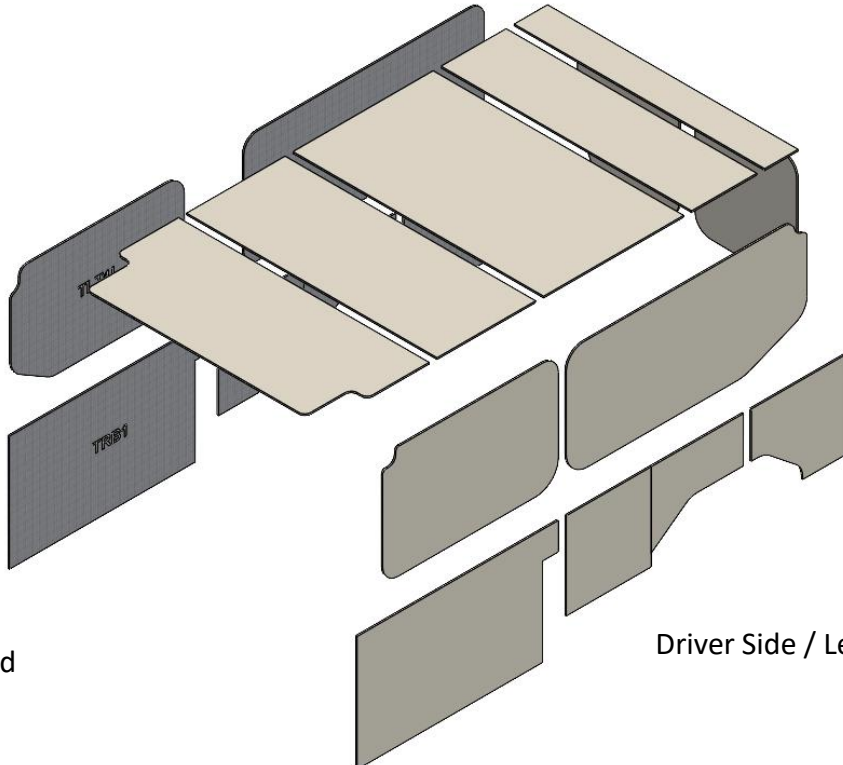

Ford Transit 148 Medium Roof

AUTOPLY

VEHICLE YEARS
2018 – Present

KIT NUMBER: 5000M | KIT CONTENT: Ceiling, sides and doors

Kit Assembly / Content 19 pieces

Assembly view A

Forward

Driver Side / Left Side

Ford Transit 148 Medium Roof

AUTOPLY

VEHICLE YEARS
2016 – Present

KIT NUMBER: 5000M | KIT CONTENT: Ceiling, sides and doors

Assembly view B