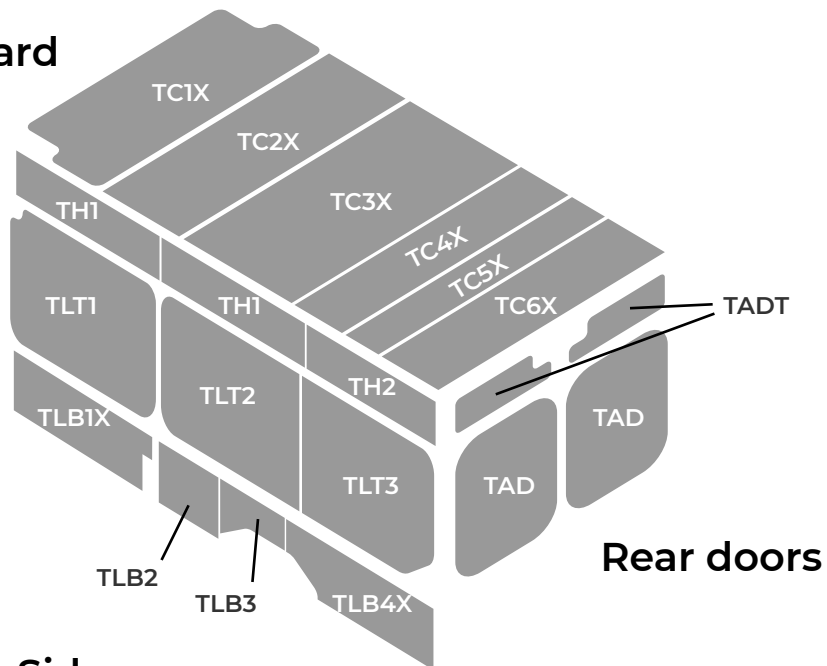

Ford Transit 148 High Roof EL

AUTOPLY

VEHICLE YEARS
2018 – Present

KIT NUMBER: 5000X | KIT CONTENT: Ceiling, sides and doors

Kit Assembly / Content 30 pieces

Assembly view A

Forward

Rear doors

Driver Side / Left Side

Ford Transit 148 High Roof EL

AUTOPLY

VEHICLE YEARS
2018 - Present

KIT NUMBER: 5000X | KIT CONTENT: Ceiling, sides and doors

Assembly view B

Forward

Side door

Rear doors

Passenger Side / Right Side