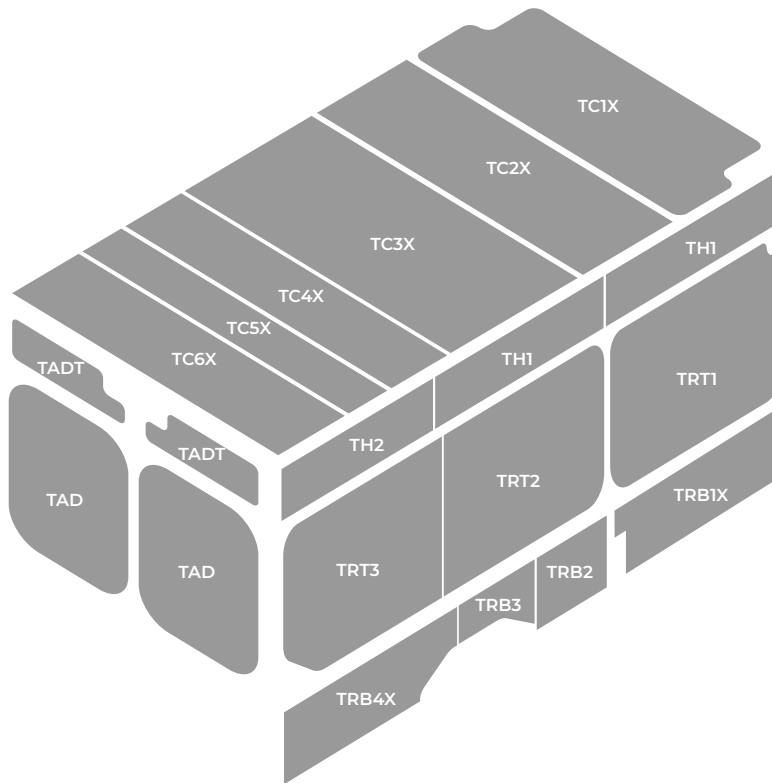

Ford Transit 148 High Roof EL

AUTOPLY

VEHICLE YEARS
2018 – Present

KIT NUMBER: 5000X | KIT CONTENT: Ceiling, sides and doors

Kit Assembly / Content 30 pieces

Assembly view A

Forward

Rear doors

Driver Side / Left Side

Ford Transit 148 High Roof EL

AUTOPLY

VEHICLE YEARS
2018 - Present

KIT NUMBER: 5000X | KIT CONTENT: Ceiling, sides and doors

Assembly view B

Forward

Side door

Rear doors

Passenger Side / Right Side