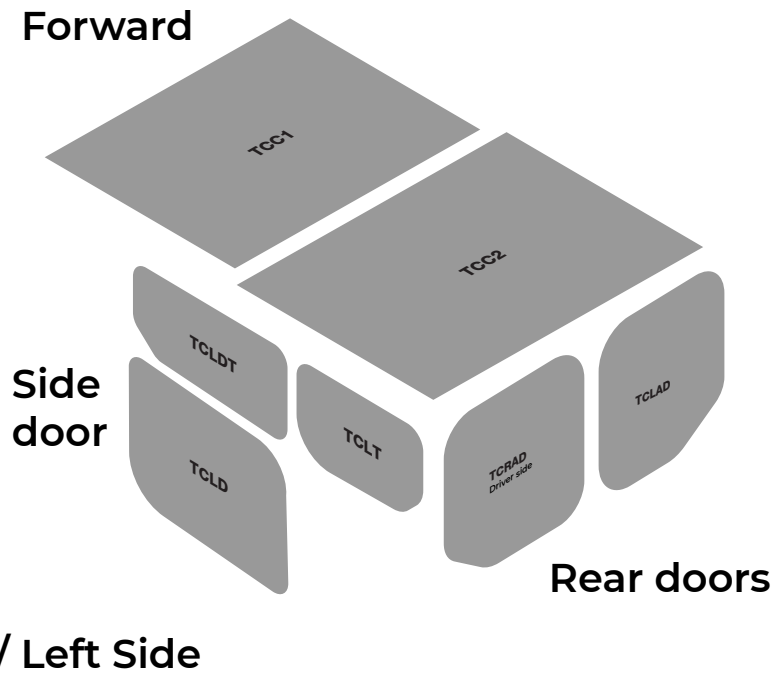

FORD Transit Connect XLT

AUTOPLY

VEHICLE YEARS
2018 – Present

KIT NUMBER: 5500 | KIT CONTENT: Ceiling, sides and doors

Kit Assembly / Content 10 pieces

Assembly view A

FORD Transit Connect XLT

AUTOPLY

VEHICLE YEARS
2018 - Present

KIT NUMBER: 5500 | KIT CONTENT: Ceiling, sides and doors

Assembly view B

Rear doors

Passenger Side / Right Side