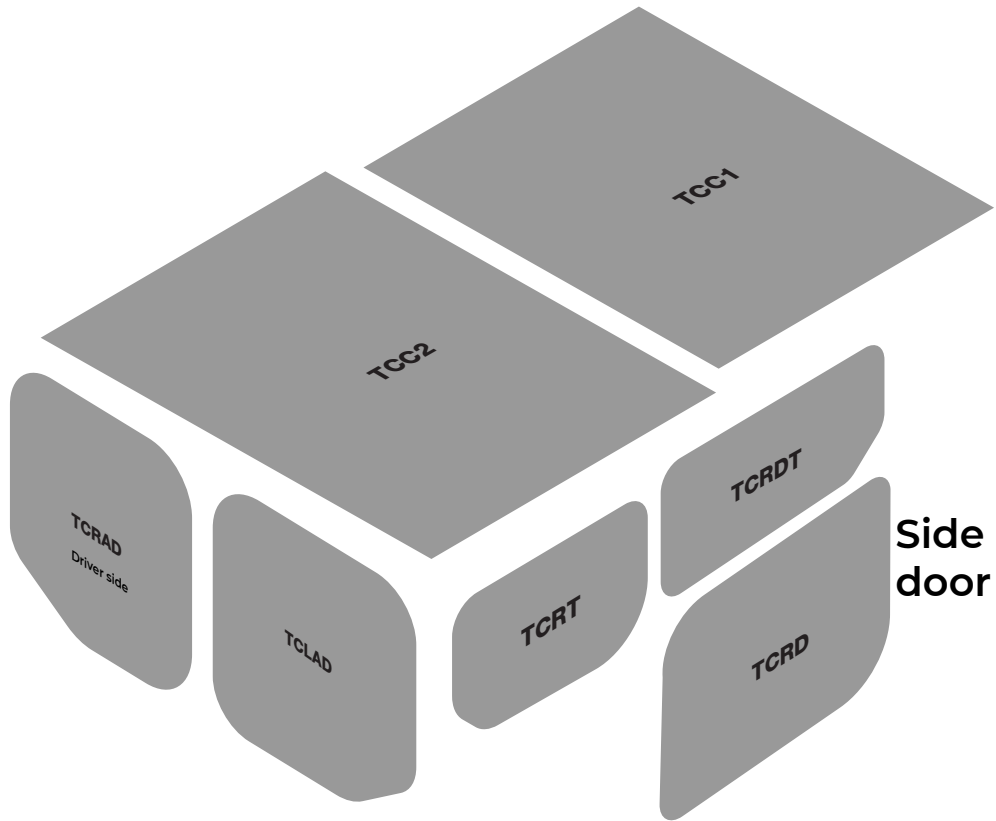

FORD Transit Connect XLT

AUTOPLY

VEHICLE YEARS
2018 – Present

KIT NUMBER: 5500 | KIT CONTENT: Ceiling, sides and doors

Kit Assembly / Content 10 pieces

Assembly view A

FORD Transit Connect XLT

AUTOPLY

VEHICLE YEARS
2018 - Present

KIT NUMBER: 5500 | KIT CONTENT: Ceiling, sides and doors

Assembly view B

Rear doors

Passenger Side / Right Side