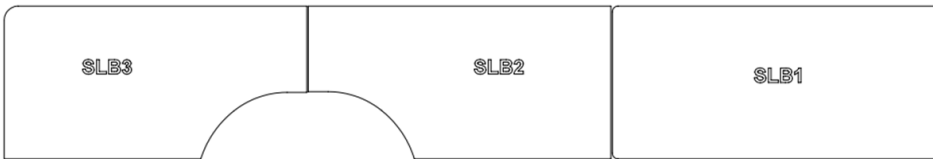

Mercedes Sprinter 170 High Roof Window Van

AUTOPLY

VEHICLE YEARS
2018 – Present

KIT NUMBER: 3000W | KIT CONTENT: Ceiling, sides and doors

Kit Assembly / Content 21 pieces

Assembly view A

Forward

Passenger Side / Right Side

Rear Door Tops

Mercedes Sprinter 170 High Roof Window Van

AUTOPLY

VEHICLE YEARS
2018 – Present

KIT NUMBER: 3000W | KIT CONTENT: Ceiling, sides and doors

Assembly view B

Forward

Driver Side / Left Side