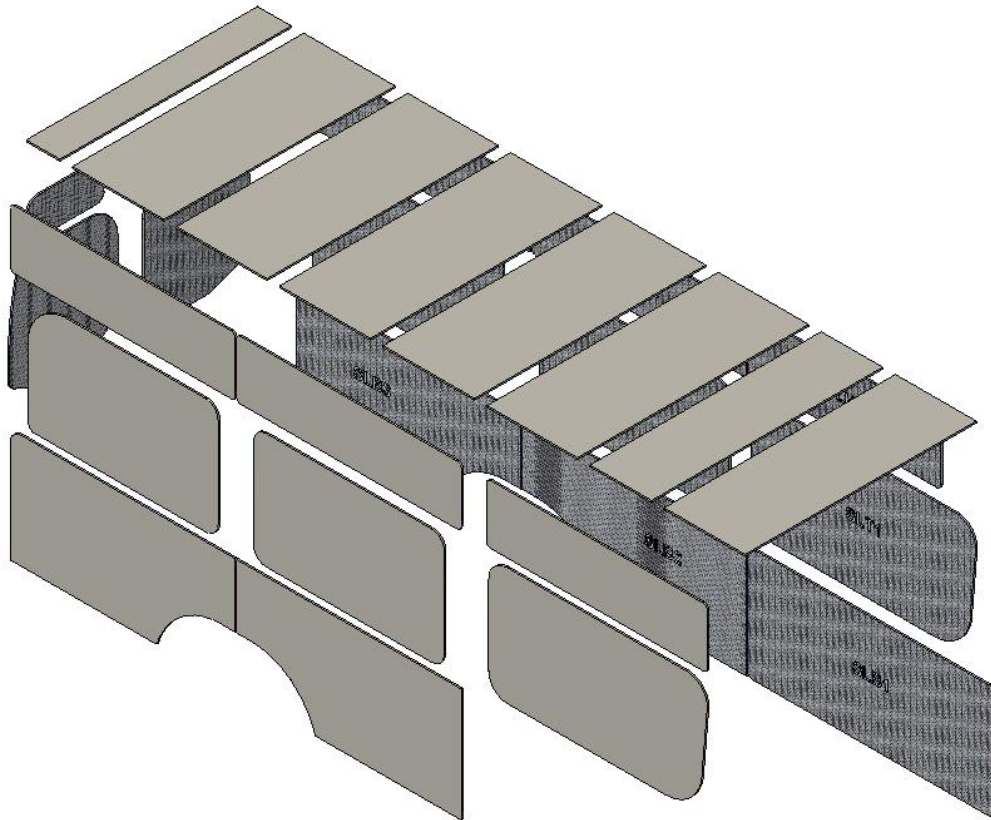

Mercedes Sprinter 170 High Roof

AUTOPLY INC INSULATION KIT SCHEMATIC

VEHICLE YEARS
2016 – Present

KIT NUMBER: 3000 | KIT CONTENT: Ceiling, sides and doors / 29 pcs

Kits are organized and packaged by ceiling pieces, left side pieces and right side plus rear doors. Each group of patterns are separated by a sheet of paper for identification during unpackaging. It is recommended to lay each section out in accordance with the assembly views below prior to first time installations.

Assembly view A

Forward

Driver Side / Left Side

Mercedes Sprinter 170 High Roof

AUTOPLY INC INSULATION KIT SCHEMATIC

VEHICLE YEARS
2016 – Present

KIT NUMBER: 3000 | KIT CONTENT: Ceiling, sides and doors

Assembly view B

Passenger Side / Right Side

Forward