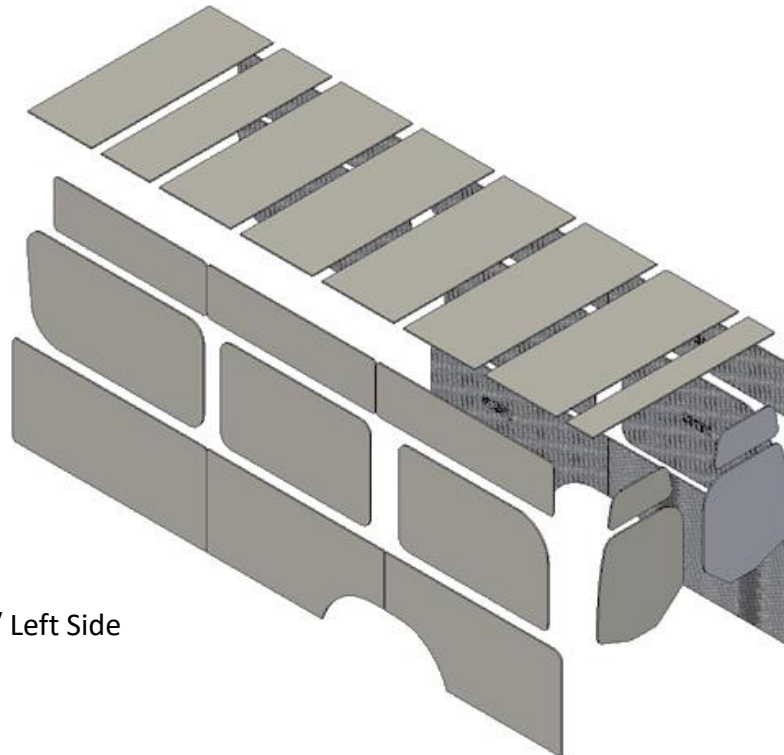

Mercedes Sprinter 170 High Roof

AUTOPLY INC INSULATION KIT SCHEMATIC

VEHICLE YEARS
2016 – Present

KIT NUMBER: 3000 | KIT CONTENT: Ceiling, sides and doors / 29 pcs

Kits are organized and packaged by ceiling pieces, left side pieces and right side plus rear doors. Each group of patterns are separated by a sheet of paper for identification during unpackaging. It is recommended to lay each section out in accordance with the assembly views below prior to first time installations.

Assembly view A

Forward

Driver Side / Left Side

Mercedes Sprinter 170 High Roof

AUTOPLY INC INSULATION KIT SCHEMATIC

VEHICLE YEARS
2016 – Present

KIT NUMBER: 3000 | KIT CONTENT: Ceiling, sides and doors

Assembly view B

Passenger Side / Right Side

Forward