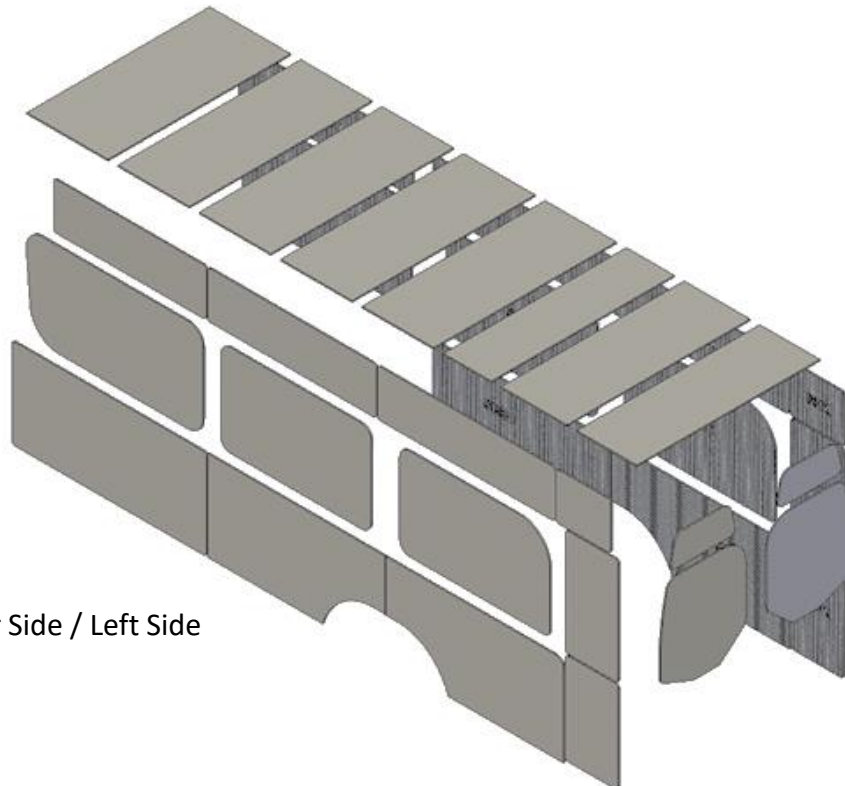

Mercedes Sprinter 170 High Roof Extended

AUTOPLY INC INSULATION KIT SCHEMATIC

VEHICLE YEARS
2016 – Present

KIT NUMBER: 3000X | KIT CONTENT: Ceiling, sides and doors / 35 pcs

Kits are organized and packaged by ceiling pieces, left side pieces and right side plus rear doors. Each group of patterns are separated by a sheet of paper for identification during unpackaging. It is recommended to lay each section out in accordance with the assembly views below prior to first time installations.

Assembly view A

Forward

Driver Side / Left Side

Mercedes Sprinter 170 High Roof Extended

AUTOPLY INC INSULATION KIT SCHEMATIC

VEHICLE YEARS
2016 – Present

KIT NUMBER: 3000X | KIT CONTENT: Ceiling, sides and doors

Assembly view B