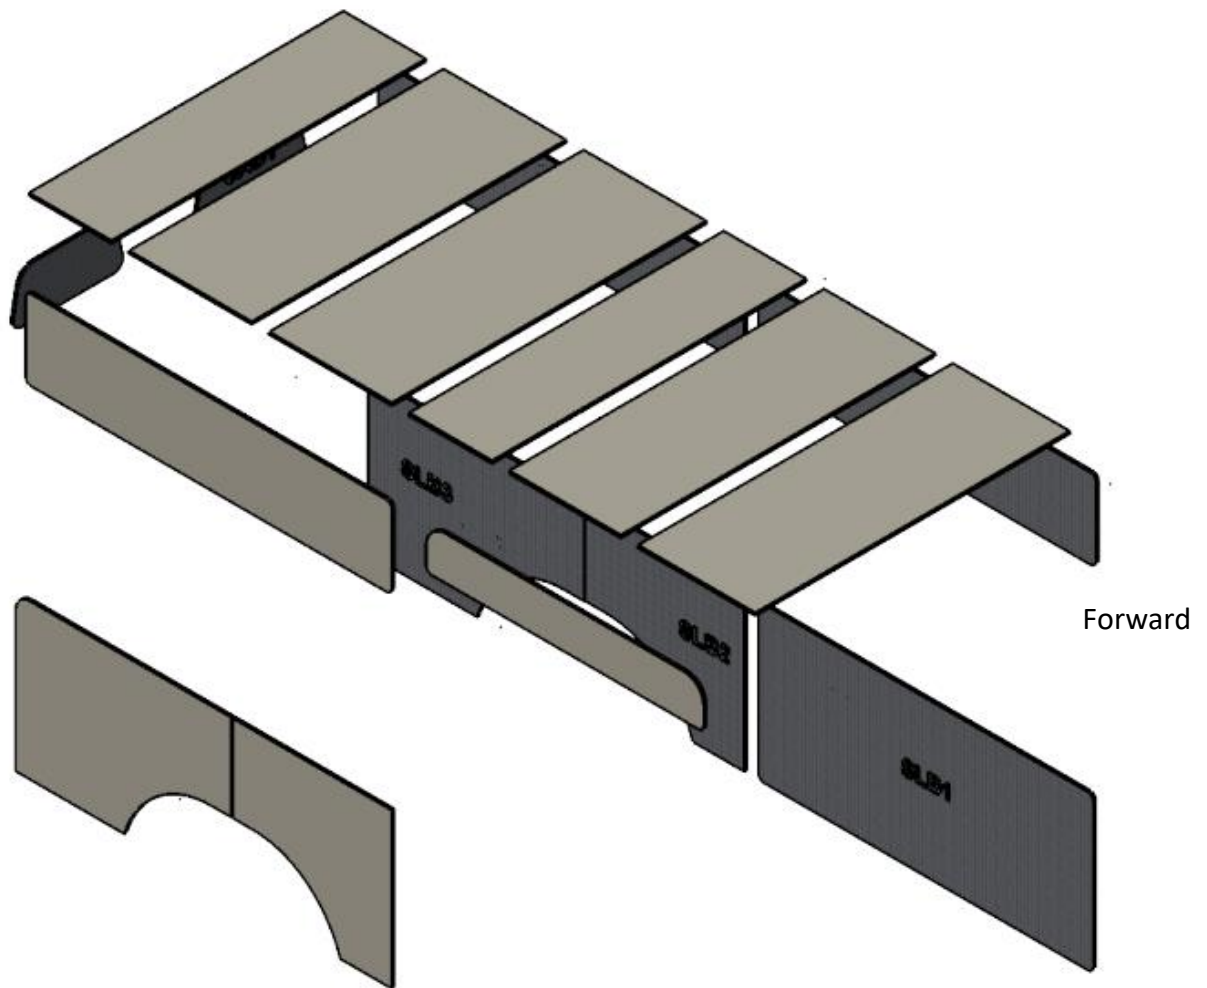

Mercedes Sprinter 144 High Roof Window

AUTOPLY INC INSULATION KIT SCHEMATIC

VEHICLE YEARS
2016 – Present

KIT NUMBER: 3144W | KIT CONTENT: Ceiling, sides and doors / 17 pcs

Kits are organized and packaged by ceiling pieces, left side pieces and right side plus rear doors. Each group of patterns are separated by a sheet of paper for identification during unpackaging. It is recommended to lay each section out in accordance with the assembly views below prior to first time installations.

Assembly view A

Mercedes Sprinter 144 High Roof Window

AUTOPLY INC INSULATION KIT SCHEMATIC

VEHICLE YEARS
2016 – Present

KIT NUMBER: 3144W | KIT CONTENT: Ceiling, sides and doors

Assembly view B

Passenger Side / Right Side