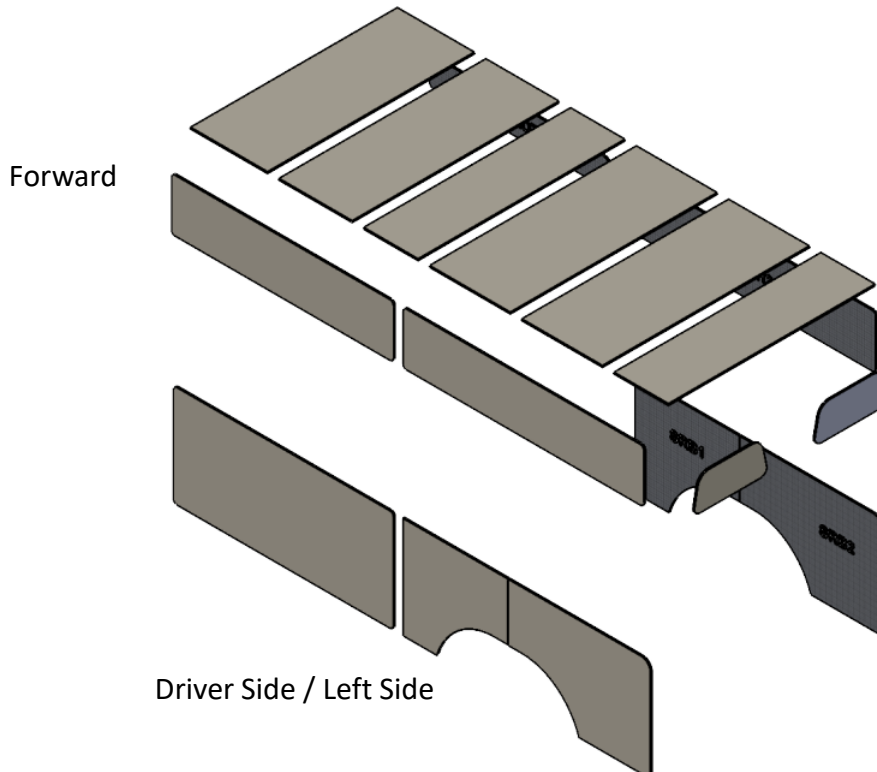

Mercedes Sprinter 144 High Roof Window

AUTOPLY INC INSULATION KIT SCHEMATIC

VEHICLE YEARS
2016 – Present

KIT NUMBER: 3144W | KIT CONTENT: Ceiling, sides and doors / 17 pcs

Kits are organized and packaged by ceiling pieces, left side pieces and right side plus rear doors. Each group of patterns are separated by a sheet of paper for identification during unpackaging. It is recommended to lay each section out in accordance with the assembly views below prior to first time installations.

Assembly view A

Mercedes Sprinter 144 High Roof Window

AUTOPLY INC INSULATION KIT SCHEMATIC

VEHICLE YEARS
2016 – Present

KIT NUMBER: 3144W | KIT CONTENT: Ceiling, sides and doors

Assembly view B

Passenger Side / Right Side