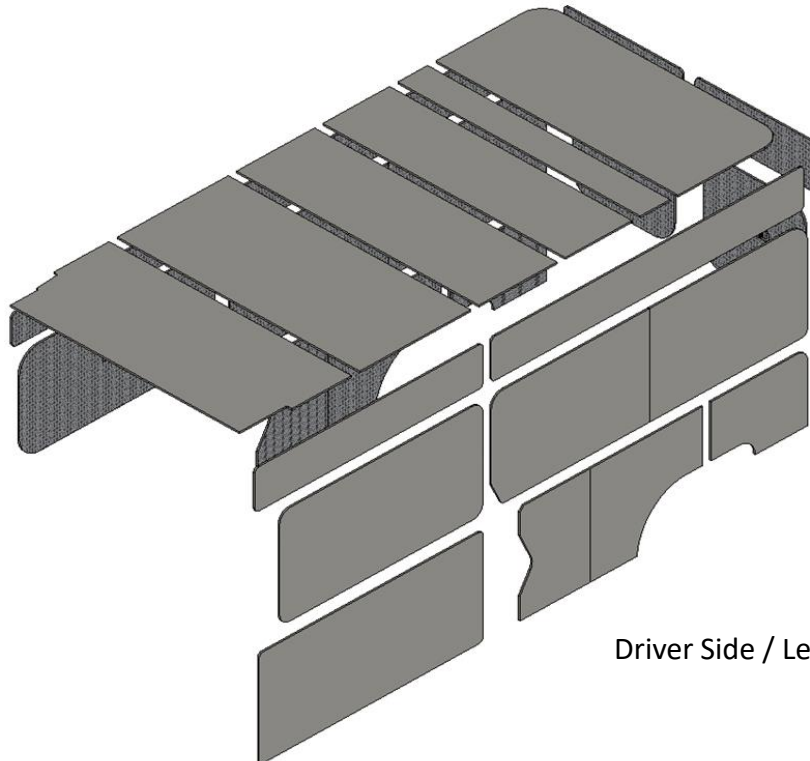

RAM ProMaster 159 High Roof

AUTOPLY INC INSULATION KIT SCHEMATIC

VEHICLE YEARS
2016 – Present

KIT NUMBER: 4000 | KIT CONTENT: Ceiling, sides and doors / 27 pcs

Kits are organized and packaged by ceiling pieces, left side pieces and right side plus rear doors. Each group of patterns are separated by a sheet of paper for identification during unpackaging. It is recommended to lay each section out in accordance with the assembly views below prior to first time installations.

Assembly view A

Forward

Driver Side / Left Side

RAM ProMaster 159 High Roof

AUTOPLY INC INSULATION KIT SCHEMATIC

VEHICLE YEARS
2016 – Present

KIT NUMBER: 4000 | KIT CONTENT: Ceiling, sides and doors

Assembly view B