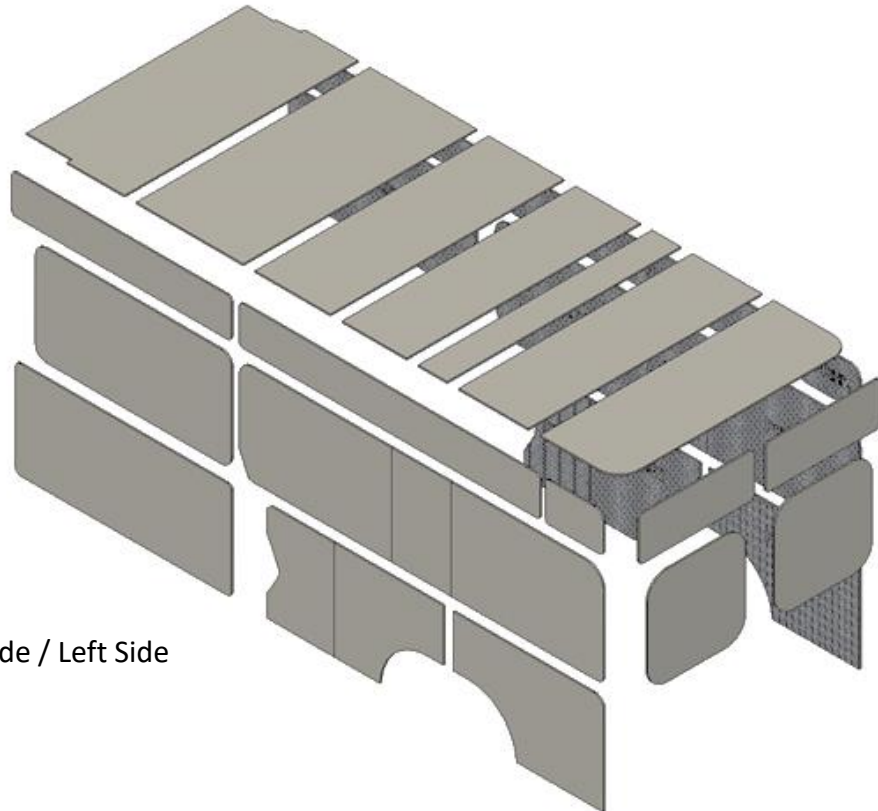

RAM ProMaster 159 High Roof Extended

AUTOPLY INC INSULATION KIT SCHEMATIC

VEHICLE YEARS
2016 – Present

KIT NUMBER: 4000X | KIT CONTENT: Ceiling, sides and doors / 32 pcs

Kits are organized and packaged by ceiling pieces, left side pieces and right side plus rear doors. Each group of patterns are separated by a sheet of paper for identification during unpackaging. It is recommended to lay each section out in accordance with the assembly views below prior to first time installations.

Assembly view A

Forward

Driver Side / Left Side

RAM ProMaster 159 High Roof Extended

AUTOPLY INC INSULATION KIT SCHEMATIC

VEHICLE YEARS
2016 – Present

KIT NUMBER: 4000X | KIT CONTENT: Ceiling, sides and doors

Assembly view B

Passenger Side / Right Side

Forward