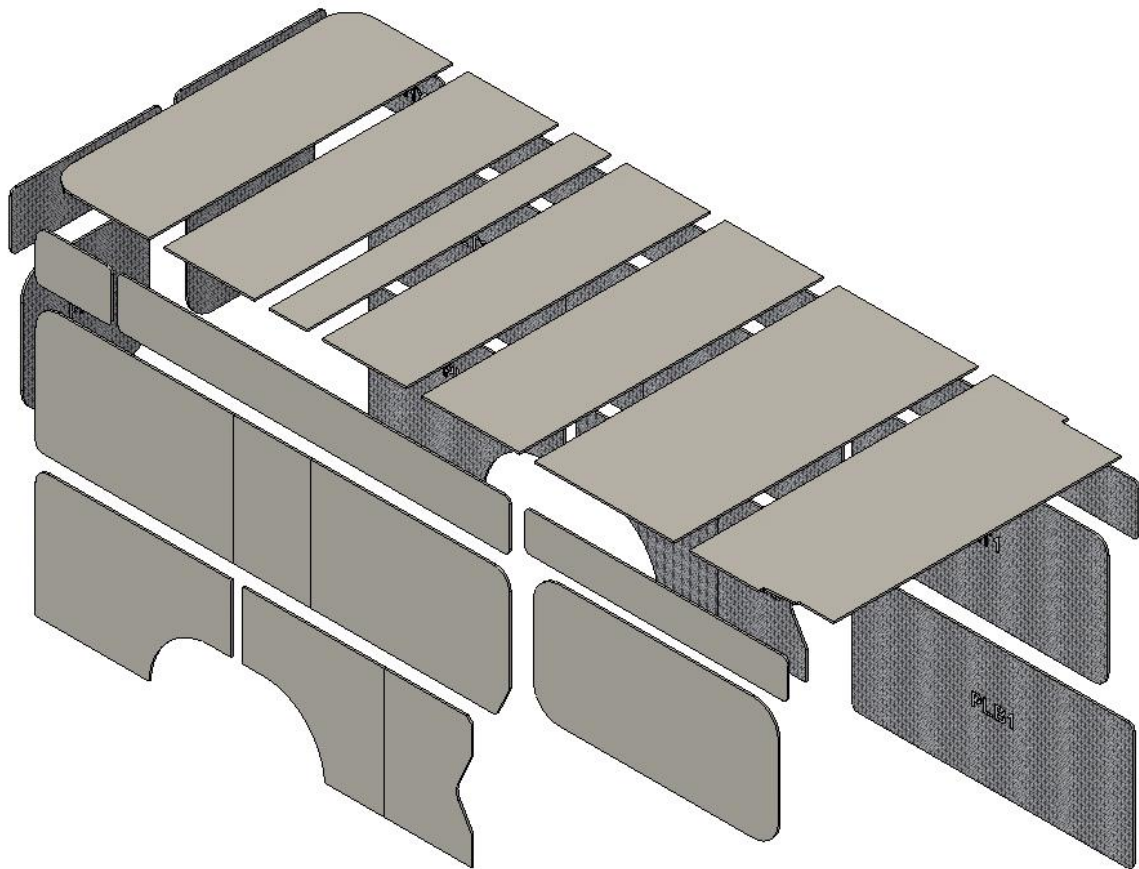

RAM ProMaster 159 High Roof Extended

AUTOPLY INC INSULATION KIT SCHEMATIC

VEHICLE YEARS
2016 – Present

KIT NUMBER: 4000X | KIT CONTENT: Ceiling, sides and doors / 32 pcs

Kits are organized and packaged by ceiling pieces, left side pieces and right side plus rear doors. Each group of patterns are separated by a sheet of paper for identification during unpackaging. It is recommended to lay each section out in accordance with the assembly views below prior to first time installations.

Assembly view A

Forward

Driver Side / Left Side

RAM ProMaster 159 High Roof Extended

AUTOPLY INC INSULATION KIT SCHEMATIC

VEHICLE YEARS
2016 – Present

KIT NUMBER: 4000X | KIT CONTENT: Ceiling, sides and doors

Assembly view B

Passenger Side / Right Side

Forward