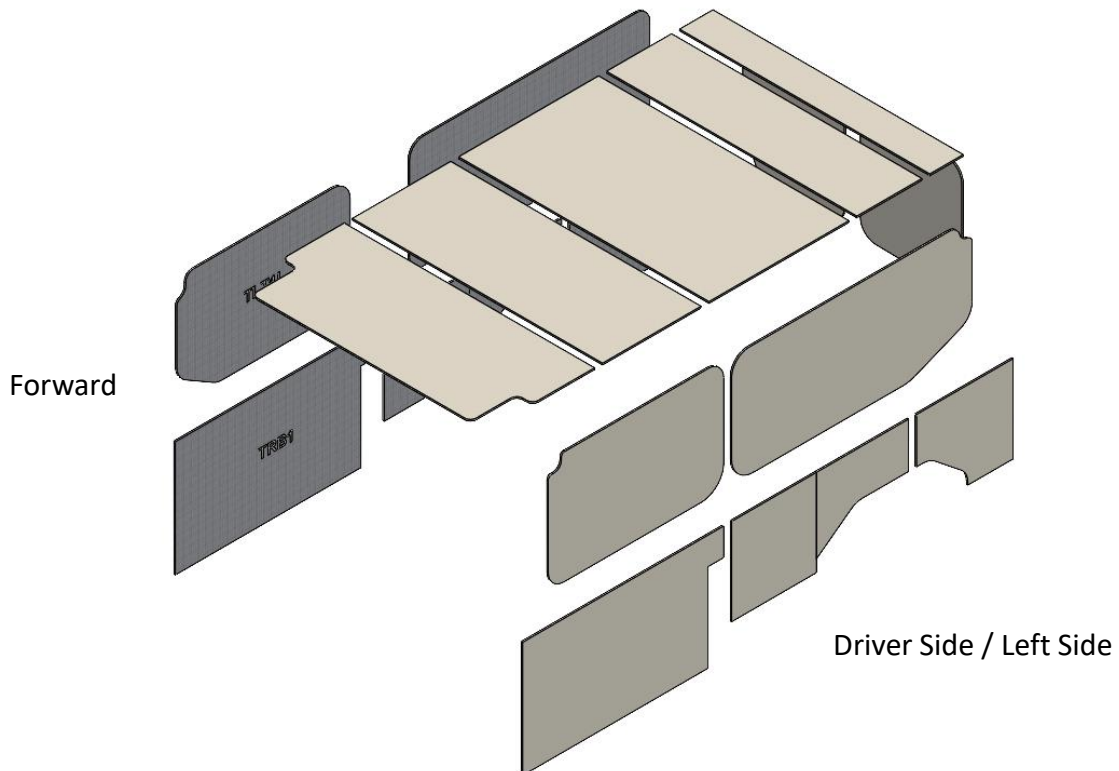

Ford Transit 148 Medium Roof

AUTOPLY INC INSULATION KIT SCHEMATIC

VEHICLE YEARS
2016 – Present

KIT NUMBER: 5000M | KIT CONTENT: Ceiling, sides and doors / 19 pcs

Kits are organized and packaged by ceiling pieces, left side pieces and right side plus rear doors. Each group of patterns are separated by a sheet of paper for identification during unpackaging. It is recommended to lay each section out in accordance with the assembly views below prior to first time installations.

Assembly view A

Ford Transit 148 Medium Roof

AUTOPLY INC INSULATION KIT SCHEMATIC

VEHICLE YEARS
2016 – Present

KIT NUMBER: 5000M | KIT CONTENT: Ceiling, sides and doors

Assembly view B