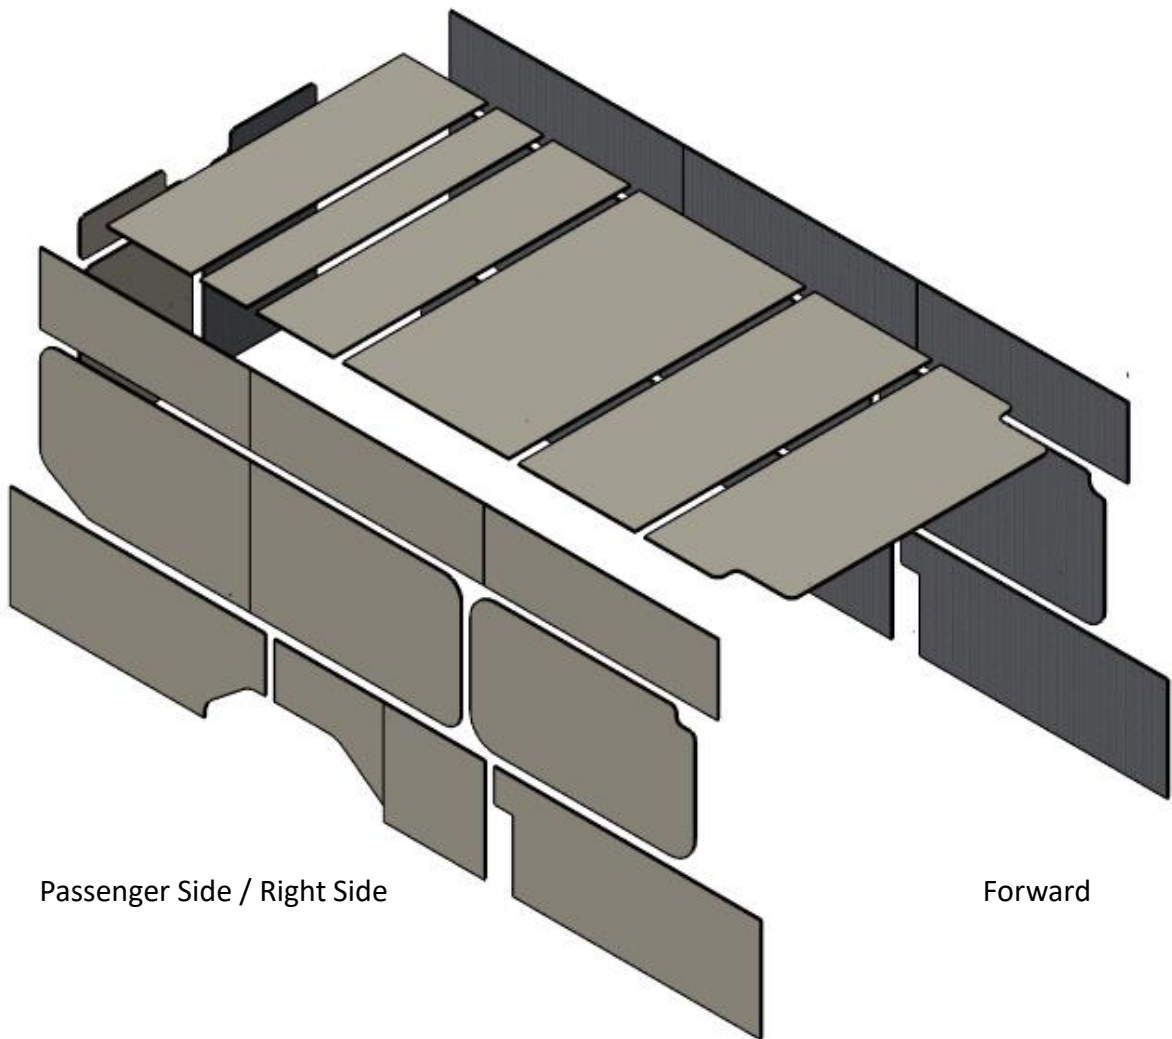

Ford Transit 148 High Roof Extra Long

AUTOPLY INC INSULATION KIT SCHEMATIC

VEHICLE YEARS
2016 – Present

KIT NUMBER: 5000X | KIT CONTENT: Ceiling, sides and doors / 30 pcs

Kits are organized and packaged by ceiling pieces, left side pieces and right side plus rear doors. Each group of patterns are separated by a sheet of paper for identification during unpackaging. It is recommended to lay each section out in accordance with the assembly views below prior to first time installations.

Assembly view A

Forward

Driver Side / Left Side

Ford Transit 148 High Roof Extra Long

AUTOPLY INC INSULATION KIT SCHEMATIC

VEHICLE YEARS
2016 – Present

KIT NUMBER: 5000X | KIT CONTENT: Ceiling, sides and doors

Assembly view B

Passenger Side / Right Side

Forward