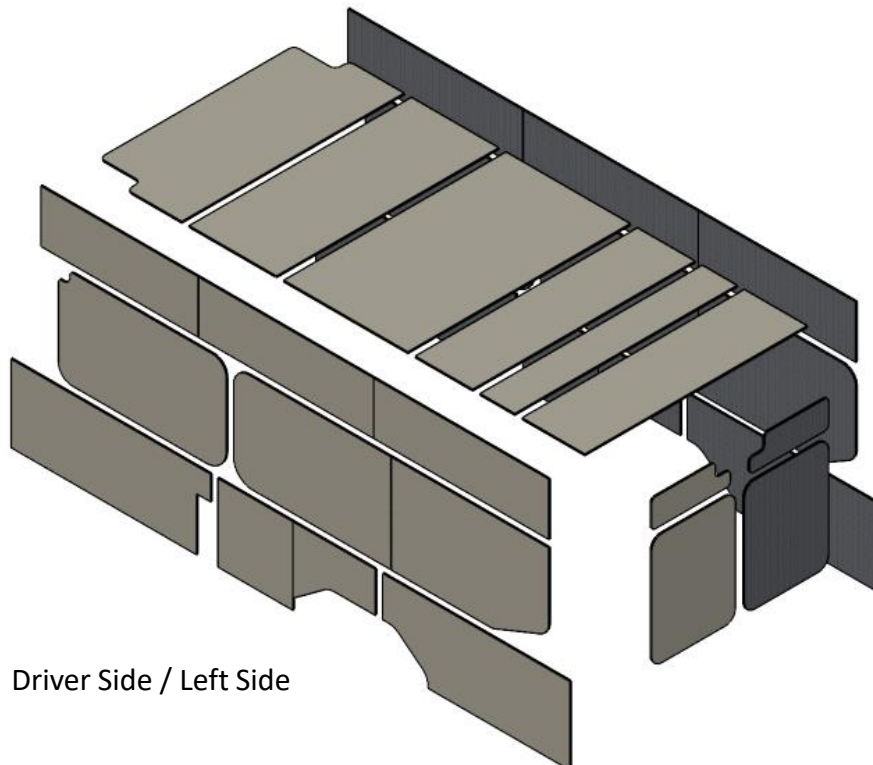

Ford Transit 148 High Roof Extra Long

AUTOPLY INC INSULATION KIT SCHEMATIC

VEHICLE YEARS
2016 – Present

KIT NUMBER: 5000X | KIT CONTENT: Ceiling, sides and doors / 30 pcs

Kits are organized and packaged by ceiling pieces, left side pieces and right side plus rear doors. Each group of patterns are separated by a sheet of paper for identification during unpackaging. It is recommended to lay each section out in accordance with the assembly views below prior to first time installations.

Assembly view A

Forward

Driver Side / Left Side

Ford Transit 148 High Roof Extra Long

AUTOPLY INC INSULATION KIT SCHEMATIC

VEHICLE YEARS
2016 – Present

KIT NUMBER: 5000X | KIT CONTENT: Ceiling, sides and doors

Assembly view B

Passenger Side / Right Side

Forward