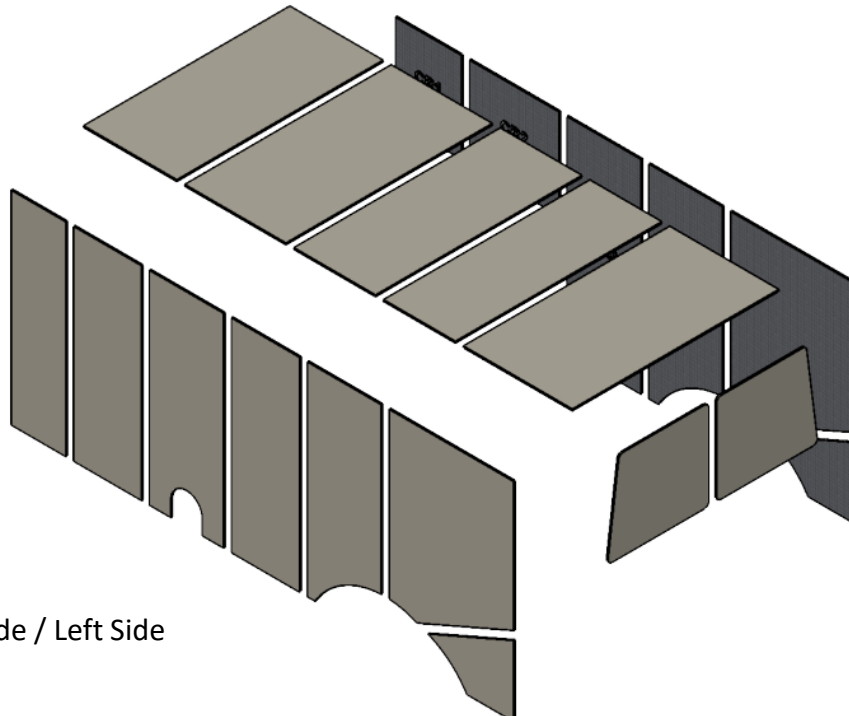

Chevy Express, GMC Savana 135, 155

AUTOPLY INC INSULATION KIT SCHEMATIC

VEHICLE YEARS
2003 – Present

KIT PNs: 2155, 2155-1 | CONTENTS: Ceiling, sides and doors / 20 pcs

Kits are organized and packaged by ceiling pieces, left side pieces and right side plus rear doors. Each group of patterns are separated by a sheet of paper for identification during unpackaging. It is recommended to lay each section out in accordance with the assembly views below prior to first time installations.

Assembly view A - 155 Length Vans

Forward

Driver Side / Left Side

Chevy Express, GMC Savana 135, 155

AUTOPLY INC INSULATION KIT SCHEMATIC

VEHICLE YEARS
2003 – Present

KIT PNs: 2155, 2155-1 | CONTENTS: Ceiling, sides and doors / 20 pcs

Assembly view B - 155 Length Vans

Passenger Side / Right Side

Forward

Chevy Express, GMC Savana 135, 155

AUTOPLY INC INSULATION KIT SCHEMATIC

VEHICLE YEARS
2003 – Present

KIT PNs: 2155, 2155-1 | CONTENTS: Ceiling, sides and doors / 20 pcs

135 Length Variants

For 135 length variants, the forward ceiling and wall pieces are not used