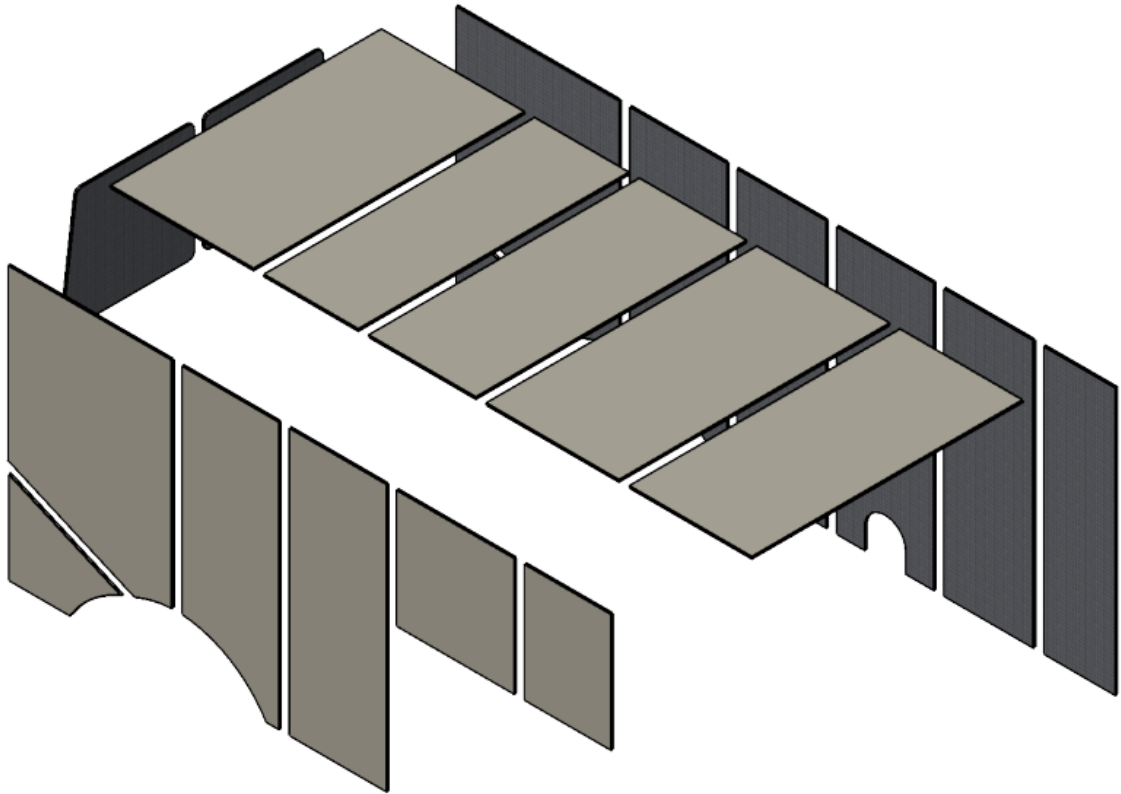

Chevy Express, GMC Savana 135, 155

AUTOPLY INC INSULATION KIT SCHEMATIC

VEHICLE YEARS
2003 – Present

KIT PNs: 2155, 2155-1 | CONTENTS: Ceiling, sides and doors / 20 pcs

Kits are organized and packaged by ceiling pieces, left side pieces and right side plus rear doors. Each group of patterns are separated by a sheet of paper for identification during unpackaging. It is recommended to lay each section out in accordance with the assembly views below prior to first time installations.

Assembly view A - 155 Length Vans

Forward

Driver Side / Left Side

Chevy Express, GMC Savana 135, 155

AUTOPLY INC INSULATION KIT SCHEMATIC

VEHICLE YEARS
2003 – Present

KIT PNs: 2155, 2155-1 | CONTENTS: Ceiling, sides and doors / 20 pcs

Assembly view B - 155 Length Vans

Passenger Side / Right Side

Forward

Chevy Express, GMC Savana 135, 155

AUTOPLY INC INSULATION KIT SCHEMATIC

VEHICLE YEARS
2003 – Present

KIT PNs: 2155, 2155-1 | CONTENTS: Ceiling, sides and doors / 20 pcs

135 Length Variants

For 135 length variants, the forward ceiling and wall pieces are not used