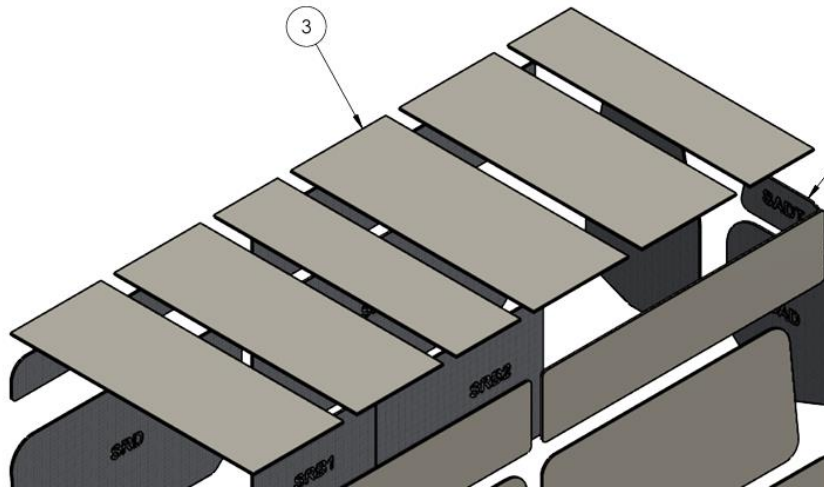

Mercedes Sprinter Ceiling Only Kits

VEHICLE YEARS
2016 – Present

AUTOPLY INC INSULATION KIT SCHEMATICS

MATERIAL: AutoWeave 1.0 thickness with adhesive backing

Lay each section out in accordance with the assembly views prior to installation.

KIT NUMBER: 3300-1, Sprinter 170 High Roof, 8 pcs

Forward

KIT NUMBER: 3300X-1, Sprinter 170 High Roof Extended, 8 pcs

Forward

Mercedes Sprinter Ceiling Only Kits

VEHICLE YEARS
2016 – Present

AUTOPLY INC INSULATION KIT SCHEMATICS

MATERIAL: AutoWeave 1.0 thickness with adhesive backing

KIT NUMBER: 3301-1, Sprinter 144 High Roof, 6 pcs

Forward