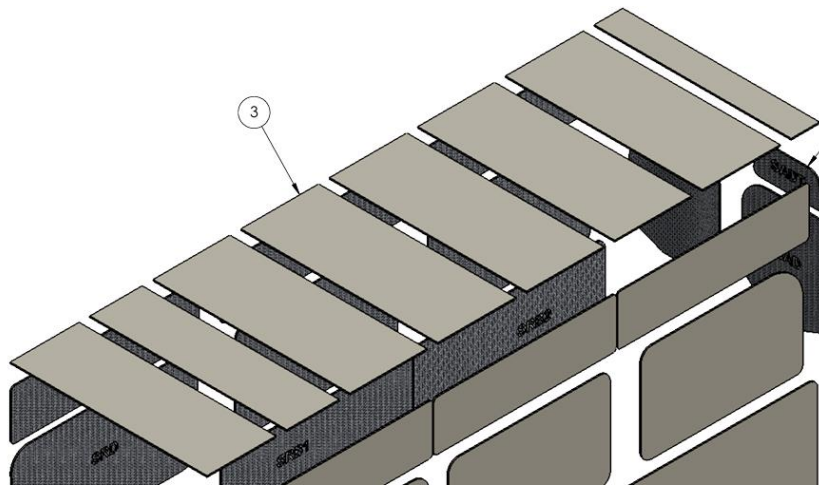

Mercedes Sprinter Ceiling Only Kits

VEHICLE YEARS
2016 – Present

AUTOPLY INC INSULATION KIT SCHEMATICS

MATERIAL: AutoWeave 1.0 thickness with adhesive backing

Lay each section out in accordance with the assembly views prior to installation.

KIT NUMBER: 3300-1, Sprinter 170 High Roof, 8 pcs

Forward

KIT NUMBER: 3300X-1, Sprinter 170 High Roof Extended, 8 pcs

Forward

Mercedes Sprinter Ceiling Only Kits

VEHICLE YEARS
2016 – Present

AUTOPLY INC INSULATION KIT SCHEMATICS

MATERIAL: AutoWeave 1.0 thickness with adhesive backing

KIT NUMBER: 3301-1, Sprinter 144 High Roof, 6 pcs

Forward