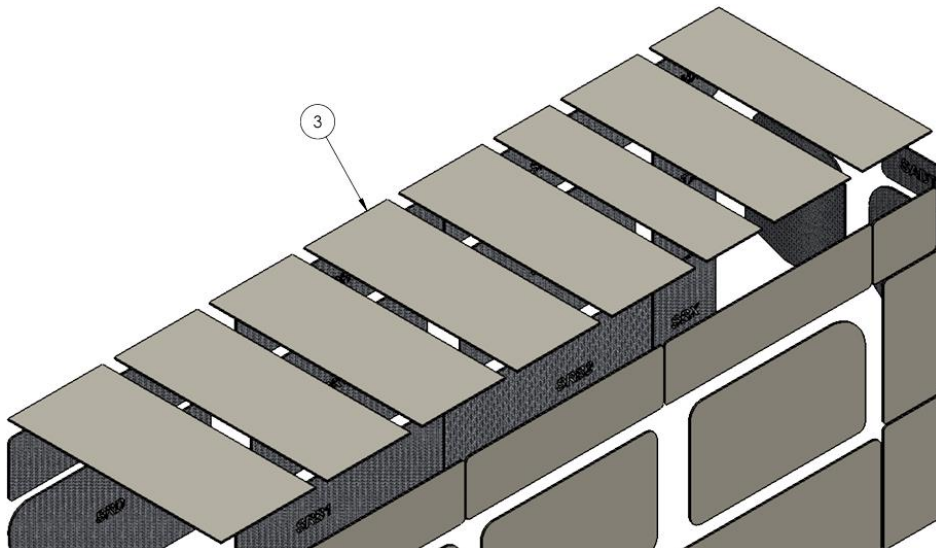

Mercedes Sprinter Ceiling Only Kits

VEHICLE YEARS
2016 – Present

AUTOPLY INC INSULATION KIT SCHEMATICS

MATERIAL: AutoWeave 1.0 thickness with adhesive backing

Lay each section out in accordance with the assembly views prior to installation.

KIT NUMBER: 3300-1, Sprinter 170 High Roof, 8 pcs

Forward

KIT NUMBER: 3300X-1, Sprinter 170 High Roof Extended, 8 pcs

Forward

Mercedes Sprinter Ceiling Only Kits

VEHICLE YEARS
2016 – Present

AUTOPLY INC INSULATION KIT SCHEMATICS

MATERIAL: AutoWeave 1.0 thickness with adhesive backing

KIT NUMBER: 3301-1, Sprinter 144 High Roof, 6 pcs

Forward