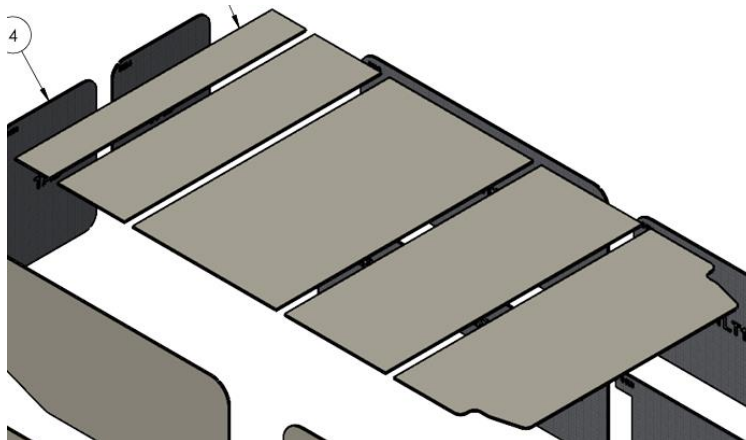

# Ford Transit Ceiling Only Kits

---

VEHICLE YEARS  
2016 – Present

AUTOPLY INC INSULATION KIT SCHEMATICS

---

MATERIAL: AutoWeave 1.0 thickness with adhesive backing

Lay each section out in accordance with the assembly views prior to installation.

---

KIT NUMBER: 5300X, Transit 148 High Roof LE, 6 pcs

Forward

---

KIT NUMBER: 5300M, Transit 148 Mid / Low Roof, 5 pcs

Forward